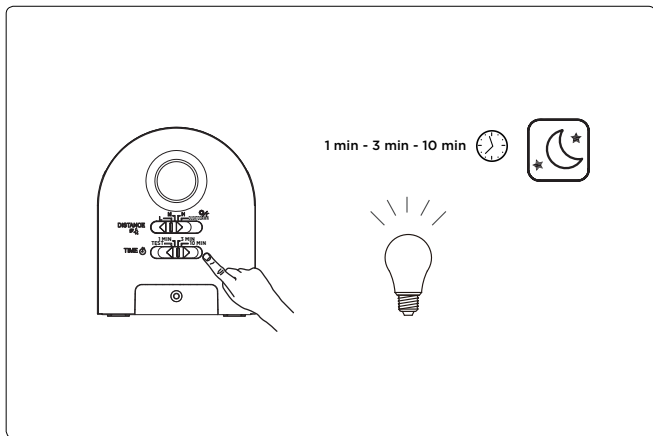

MAX 1000W
E27
MAX 500W
G13
MAX 200W
LED

INFO:
Art.:
9701501330
220-240V
-50/60Hz

8

9

10

LUTEC Europe NV

Herentalsebaan 425
B-2160 Wommelgem - Belgium
+32 3 284 51 62
info@lutec-europe.com
www.lutec.com

www.lutec.com/services/global-network