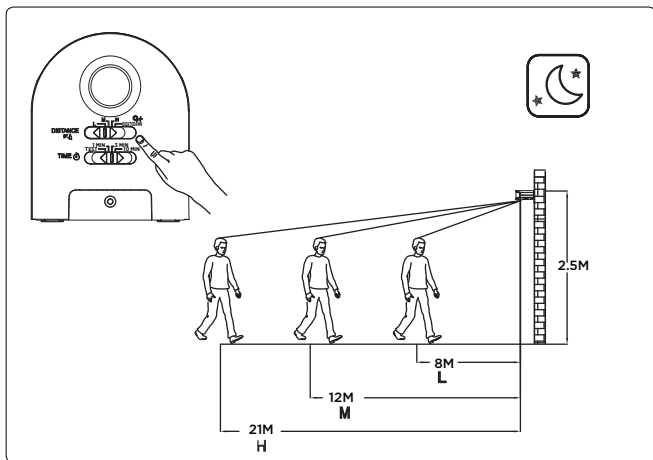

MAX 1000W
E27
MAX 500W
G13
MAX 200W
LED

INFO:
Art.:
9701501330
220-240V
-50/60Hz

8

9

10

LUTEC Europe NV

Herentalsebaan 425
B-2160 Wommelgem - Belgium
+32 3 284 51 62
info@lutec-europe.com
www.lutec.com

www.lutec.com/services/global-network