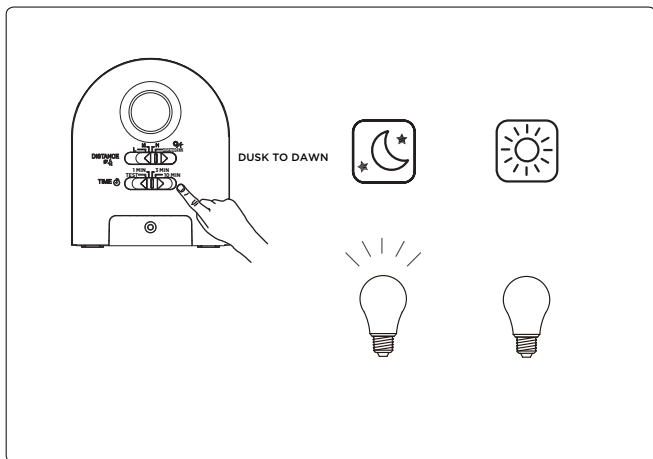

MAX 1000W
E27
MAX 500W
G13
MAX 200W
LED

INFO:
Art.:
9701501330
220-240V
-50/60Hz

8

9

10

LUTEC Europe NV

Herentalsebaan 425
B-2160 Wommelgem - Belgium
+32 3 284 51 62
info@lutec-europe.com
www.lutec.com

www.lutec.com/services/global-network