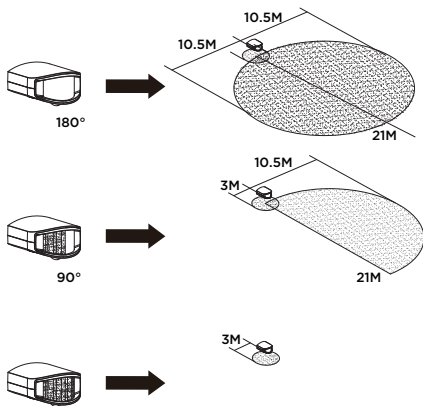

MAX 1000W
E27
MAX 500W
G13
MAX 200W
LED

INFO:
Art.:
9701501330
220-240V
-50/60Hz

8

9

10

LUTEC Europe NV

Herentalsebaan 425
B-2160 Wommelgem - Belgium
+32 3 284 51 62
info@lutec-europe.com
www.lutec.com

www.lutec.com/services/global-network