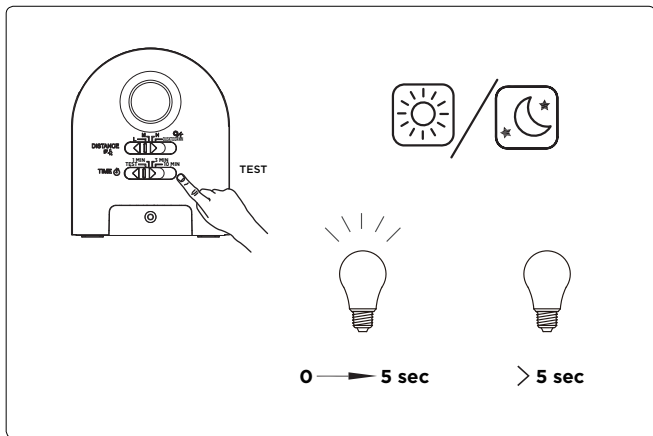

MAX 1000W
E27
MAX 500W
G13
MAX 200W
LED

INFO:
Art.:
9701501330
220-240V
-50/60Hz

8

9

10

LUTEC Europe NV

Herentalsebaan 425
B-2160 Wommelgem - Belgium
+32 3 284 51 62
info@lutec-europe.com
www.lutec.com

www.lutec.com/services/global-network