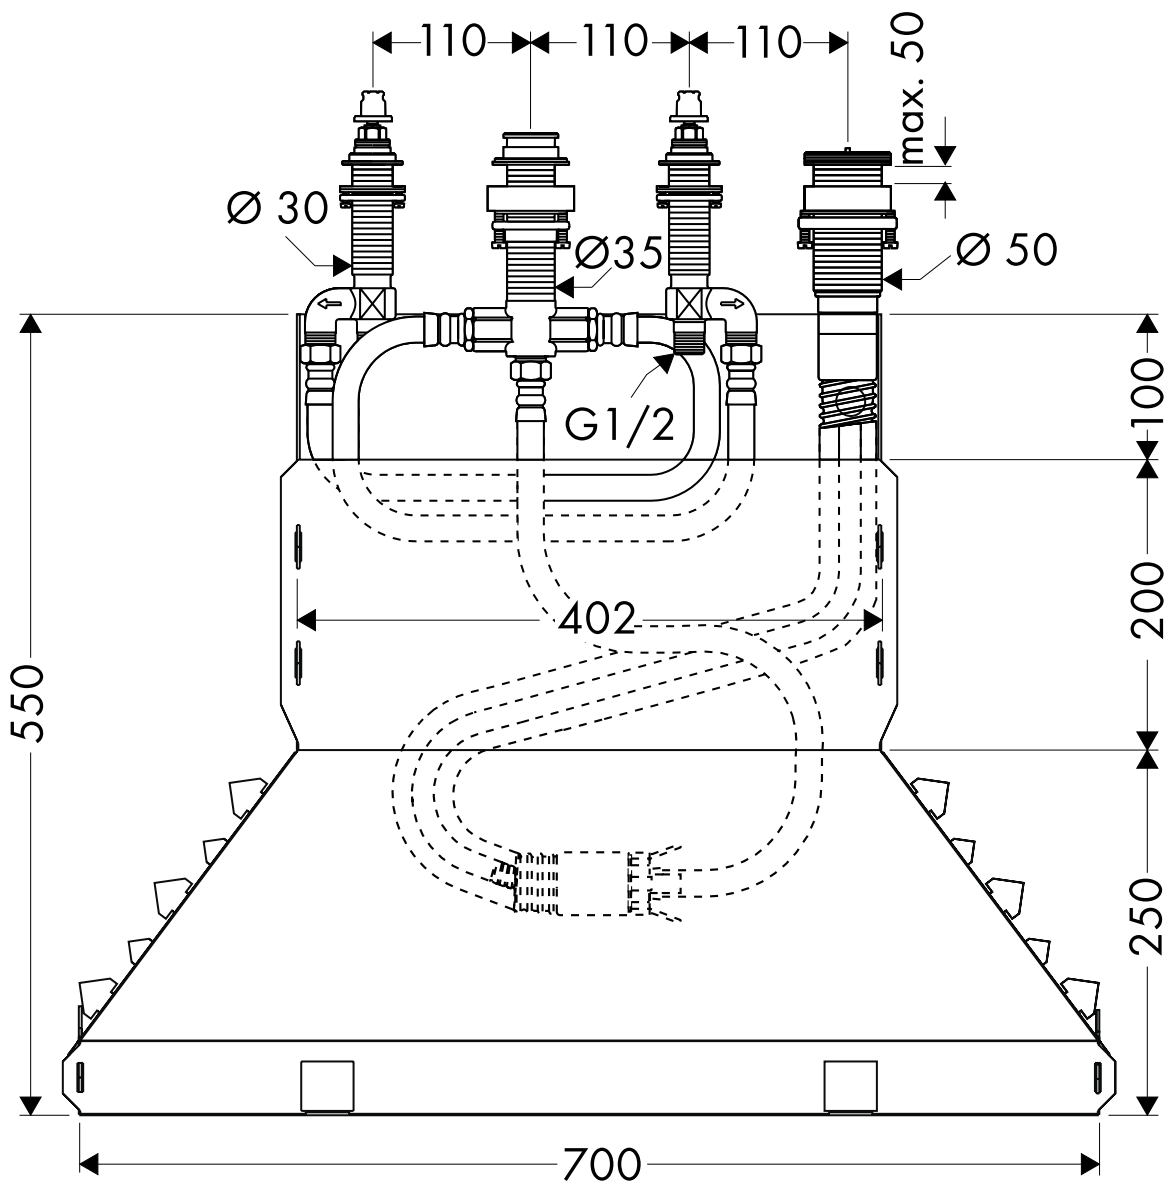

Hansgrohe

Grundkörper 4-Loch Wannerandarmatur DN15

Basic set for 4-Hole Rim-Mounted Bath-Mixer DN15

13444180

4-Loch-Wanne

1.09707.10